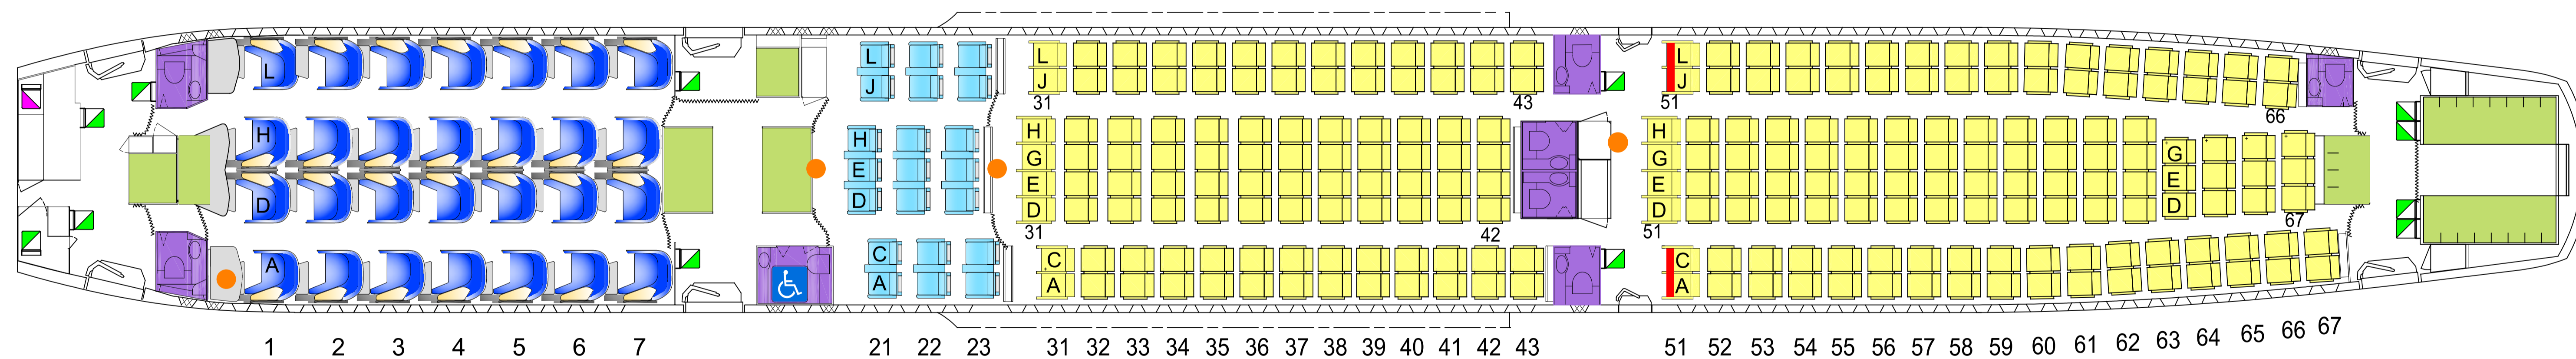

# A330-300 INTERNATIONAL

- 28 BUSINESS
- 21 PREMIUM ECONOMY
- 230 ECONOMY

- FOR INFORMATION ON ACCESSIBILITY IN BUSINESS CLASS PLEASE REFER TO QANTAS SPECIAL HANDLING.
- IN-SEAT INFLIGHT ENTERTAINMENT VIDEO SCREENS THROUGHOUT.
- REGULAR AC POWER IS PROVIDED IN ALL CLASSES.

- BASSINET POSITIONS
- TOILET WITH BABY CHANGE FACILITIES
- ♿ ACCESSIBLE TOILET FACILITIES
- GALLEY
- THESE SEATS ARE NOT ALLOCATED
- CREW SEATS
- EXIT ROW SEATING (NOT AVAILABLE TO CUSTOMERS WITH A DISABILITY)

OH-LTM  
OH-LTO  
OH-LTP  
OH-LTR  
OH-LTS  
OH-LTT  
OH-LTU

OPERATED BY **FINNAIR**  
AIRCRAFT SEAT MAP A330-300