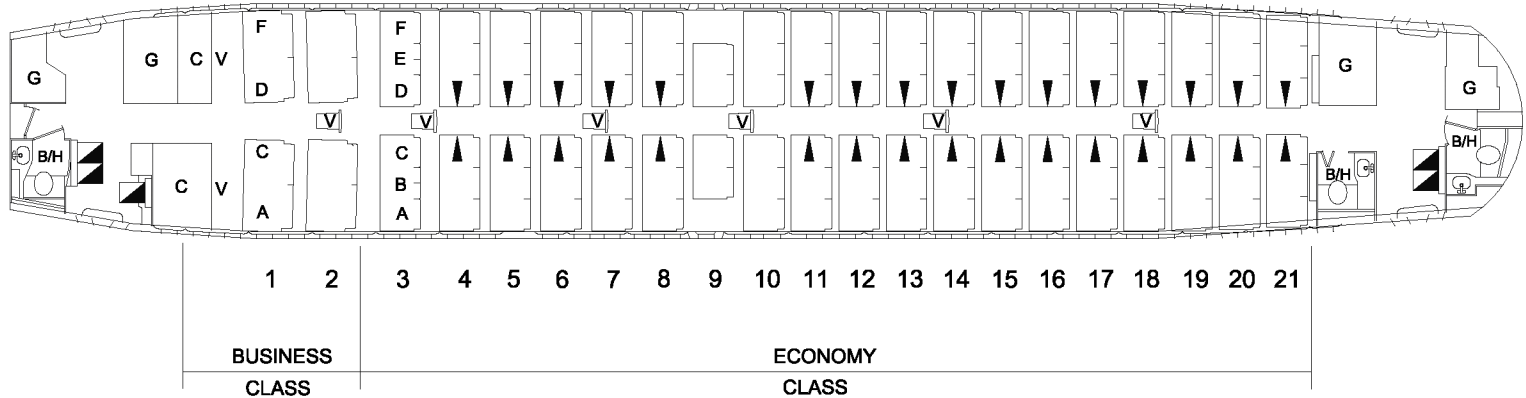

737-300

8J/112Y

CREW SEATS

- B BABY CHANGE TOILET
- H ACCESSIBLE TOILET FACILITIES
- C COAT LOCKER
- G GALLEY
- V VIDEO MONITOR/SCREEN
- ▼ LIFT-UP ARMREST

ZK-JNC

JETCONNECT INTERNATIONAL AIRCRAFT CONFIGURATION DIAGRAM B737-300