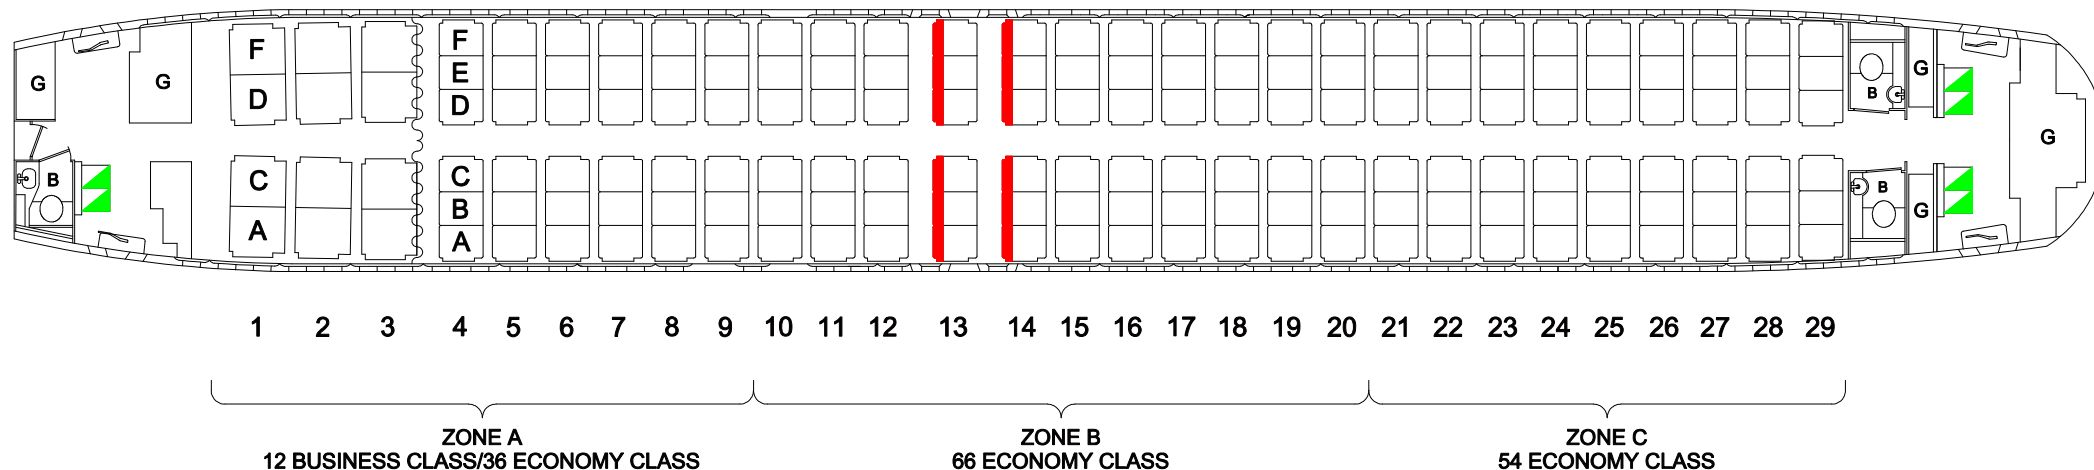

# 737-800

12 BUSINESS / 156 ECONOMY

● ZK-ZQG  
● ZK-ZQH

- B TOILET WITH BABY CHANGE FACILITIES
- G GALLEY
-  BASSINETS NOT AVAILABLE
- IN-SEAT IN FLIGHT ENTERTAINMENT VIDEO SCREENS & LAPTOP POWER THROUGHOUT
-  CREW SEATS
-  EXIT ROW SEATING (NOT AVAILABLE TO CUSTOMERS WITH A DISABILITY)

## JET CONNECT INTERNATIONAL AIRCRAFT SEAT MAP 737-800