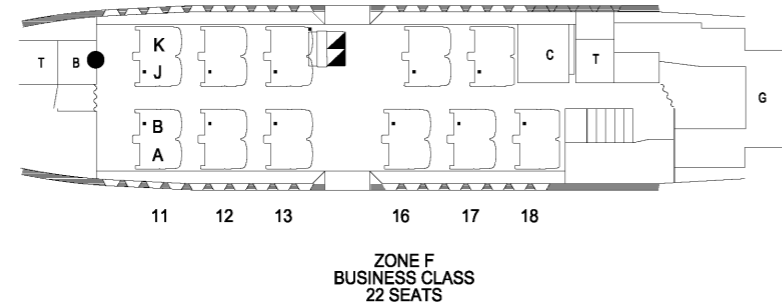

LONGREACH B747-400RR

14P/50J/315Y (+ 3 CREW REST)

VH-OJG

CREW SEATS

LIFT-UP ARM REST ALL
Y CLASS SEATS
EXCEPT FRONT ROWS

- BASSINET POSITIONS/OXY MASK PROVIDED
- T TOILETS
- B BABY CHANGE TOILET
- H HANDICAPPED TOILET FACILITIES
- G GALLEY
- C COAT LOCKER
- IS INFANT CAR SEAT RESTRAINT STRAP FITTED

AIRCRAFT CONFIGURATION DIAGRAM B747-438