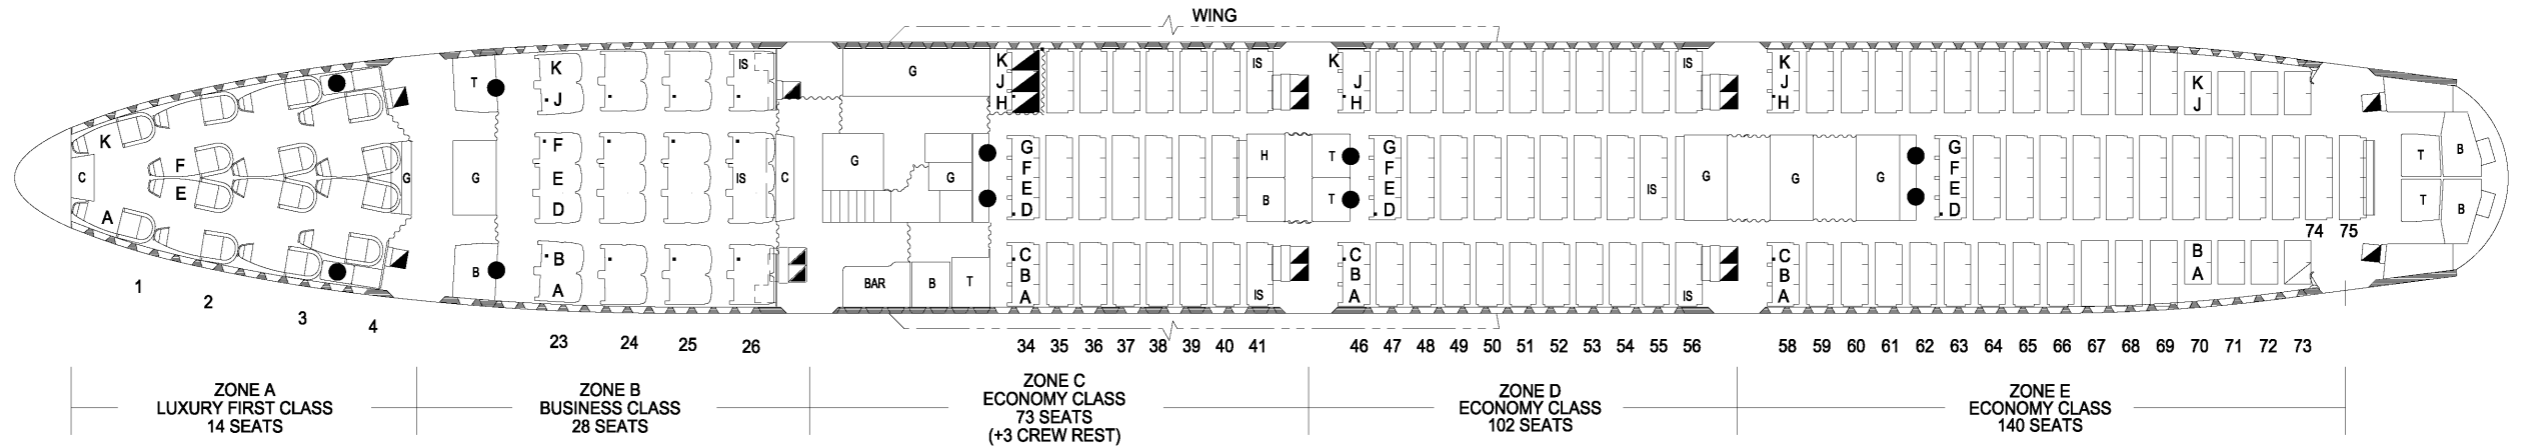

LONGREACH B747-400RR

14P/50J/315Y (+ 3 CREW REST)

VH-OJG

CREW SEATS

LIFT-UP ARM REST ALL
Y CLASS SEATS
EXCEPT FRONT ROWS

- BASSINET POSITIONS/OXY MASK PROVIDED
- T TOILETS
- B BABY CHANGE TOILET
- H HANDICAPPED TOILET FACILITIES
- G GALLEY
- C COAT LOCKER
- IS INFANT CAR SEAT RESTRAINT STRAP FITTED

AIRCRAFT CONFIGURATION DIAGRAM B747-438