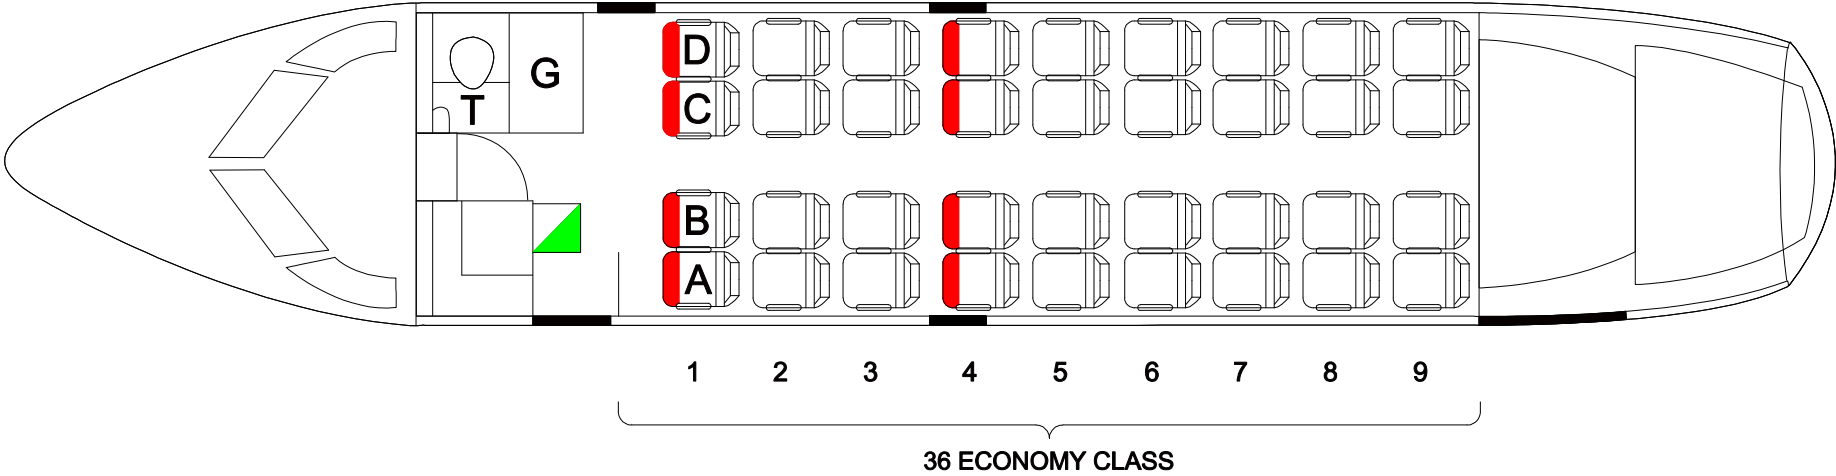

DASH 8 200 SERIES

36 ECONOMY

VH-SDA
VH-SDE
VH-TQG
VH-TQS
VH-TQX

- T TOILET
- G GALLEY
-  CREW SEATS
-  EXIT ROW SEATING (NOT AVAILABLE TO CUSTOMERS WITH A DISABILITY)

AIRCRAFT SEAT MAP DASH 8 200 SERIES