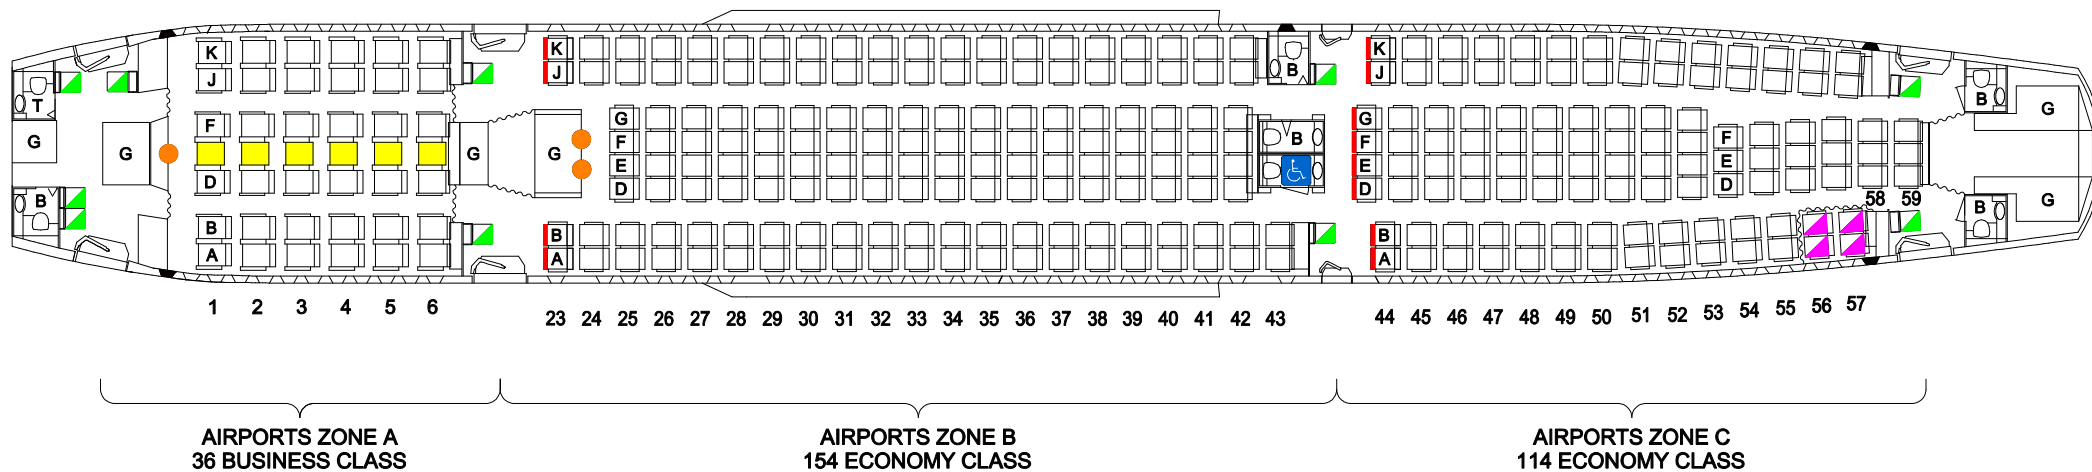

A330-200 DOMESTIC

VH-EBP

36 BUSINESS / 268 ECONOMY

- FOR INFORMATION ON ACCESSIBILITY IN BUSINESS CLASS PLEASE REFER TO QANTAS SPECIAL HANDLING.
- IN-SEAT IN FLIGHT ENTERTAINMENT VIDEO SCREENS THROUGHOUT.
- LAPTOP POWER THROUGHOUT.

- BASSINET POSITIONS/OXY MASK PROVIDED
- T TOILET
- B BABY CHANGE TOILET
- ♿ ACCESSIBLE TOILET FACILITIES
- G GALLEY
- SEATS 56A,B/57A,B ARE NOT ALLOCATED ON LONG RANGE FLIGHTS
- CREW SEATS
- EXIT ROW SEATING (NOT AVAILABLE TO CUSTOMERS WITH A DISABILITY)
- BUSINESS CLASS WORKSPACE

AIRCRAFT SEAT MAP A330-200