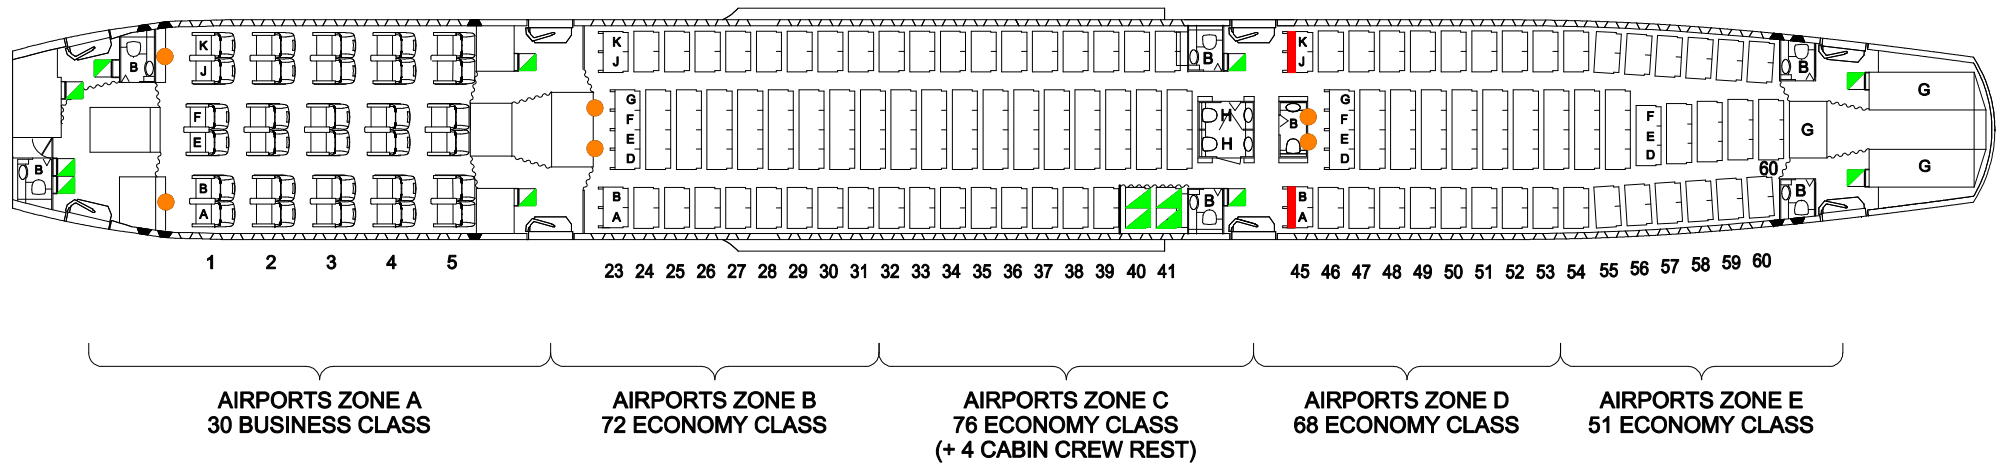

A330-300 (INTERNATIONAL)

VH-QPJ

30J/267Y + 4 CABIN CREW REST

- ALL AISLE BUSINESS SEATS ARE ACCESSIBLE.
- ALL AISLE ECONOMY SEATS (EXCEPT FRONT ROWS) ARE ACCESSIBLE.
- FOR INFORMATION ON ACCESSIBILITY IN BUSINESS CLASS PLEASE REFER TO QANTAS SPECIAL HANDLING
- SEATING IN EXIT ROWS IS NOT AVAILABLE TO CUSTOMERS WITH A DISABILITY.

- BASSINET POSITIONS/OXY MASK PROVIDED
- B BABY CHANGE TOILET
- H HANDICAPPED TOILET FACILITIES
- G GALLEY

AIRCRAFT CONFIGURATION DIAGRAM A330-300