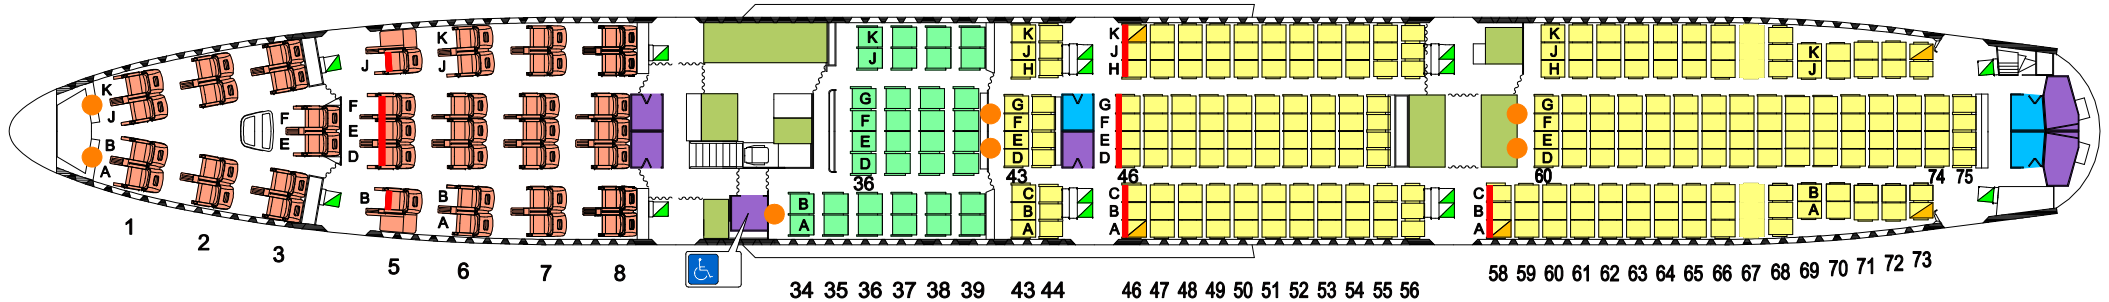

747-438

VH-OJS
VH-OJT
VH-OJU

- 58 BUSINESS
- 36 PREMIUM ECONOMY
- 270 ECONOMY

UPPER DECK

- BASSINET POSITIONS
- TOILET
- TOILET WITH BABY CHANGE FACILITIES
- ACCESSIBLE TOILET FACILITIES
- GALLEY
- CREW REST SEATS
- CREW SEATS
- THESE SEATS ARE ALLOCATED LAST
- EXIT ROW SEATING (NOT AVAILABLE TO CUSTOMERS WITH A DISABILITY)

- FOR INFORMATION ON ACCESSIBILITY IN BUSINESS CLASS PLEASE REFER TO QANTAS SPECIAL HANDLING.
- IN-SEAT IN FLIGHT ENTERTAINMENT VIDEO SCREENS THROUGHOUT.
- LAPTOP POWER THROUGHOUT.

AIRCRAFT SEAT MAP 747-438